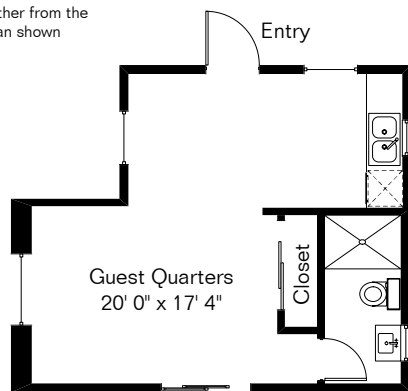

The square footages and room size information are deemed to be reliable but are not guaranteed and should be independently verified. This drawing is for marketing purposes only.

9731 E Morrill Way

Guest House is farther from the Main House than shown

Guest House

Main House 1,741 Sq Ft
 Guest House 365 Sq Ft
 Total Living Area 2,106 Sq Ft

Site Visit August 2022

0 ft. 6 ft. 10 ft. 20 ft.

Copyright 2022 Floor Plans First! LLC
 All Rights Reserved.