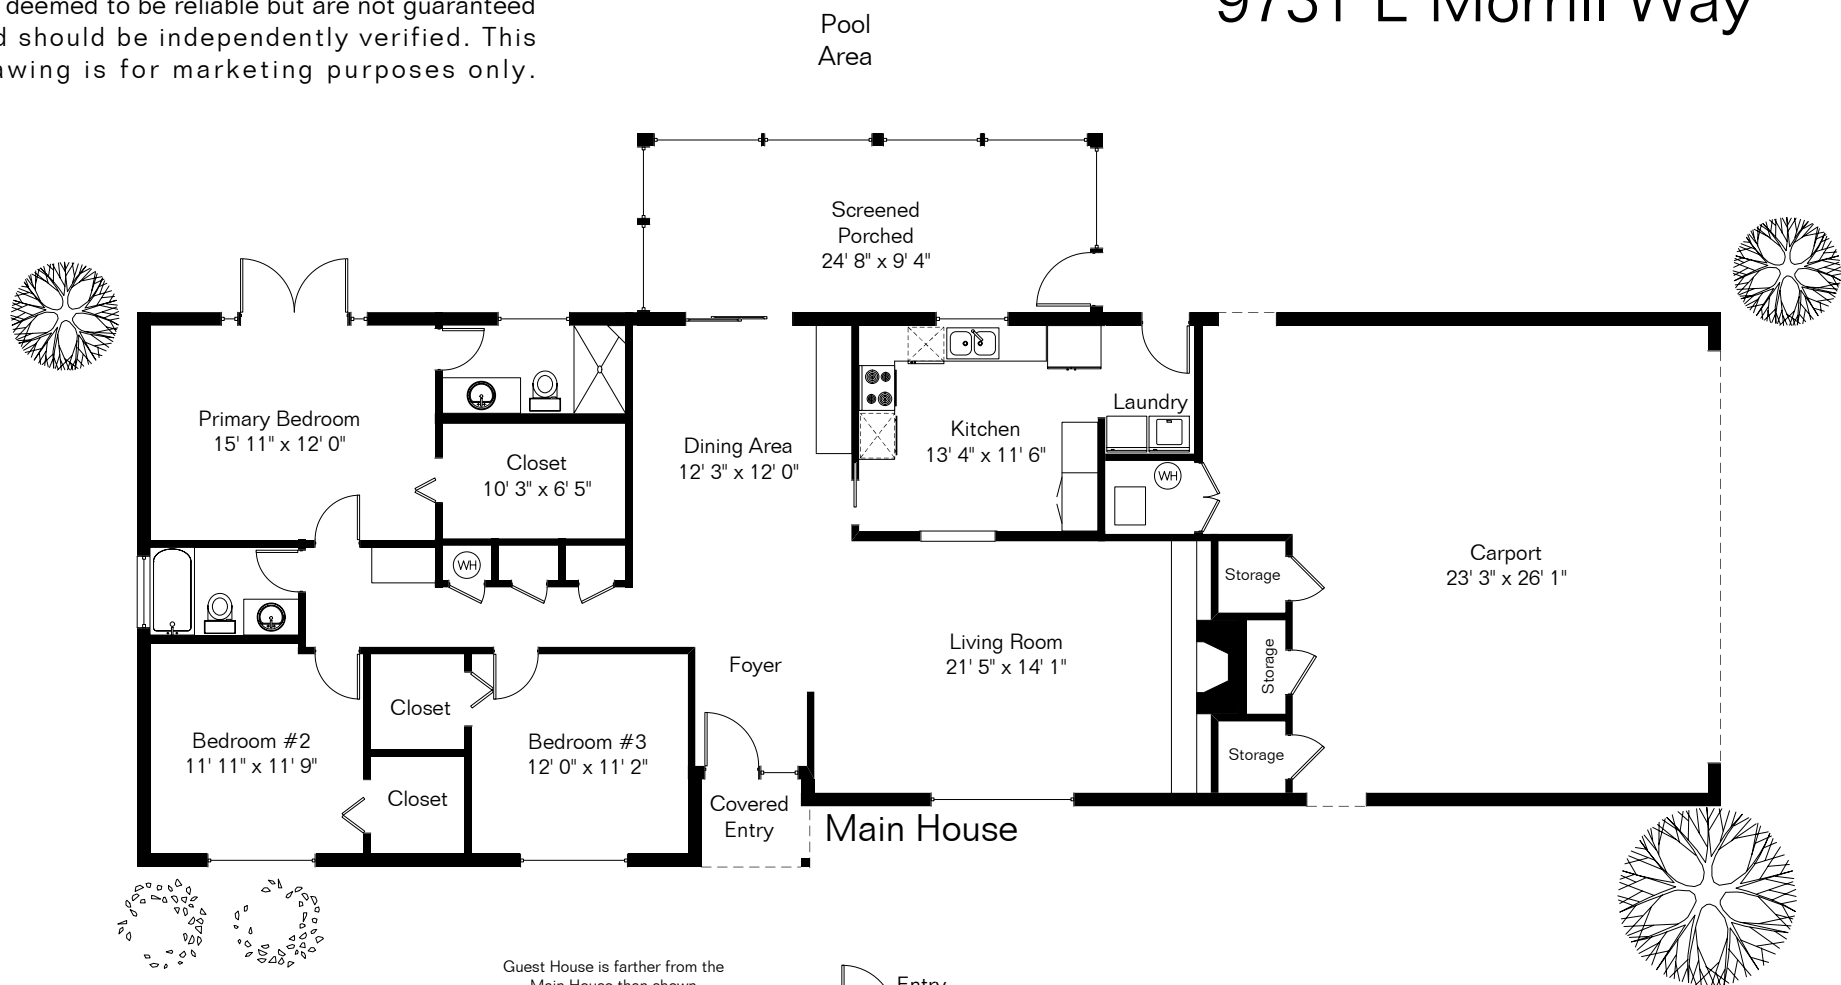

The square footages and room size information are deemed to be reliable but are not guaranteed and should be independently verified. This drawing is for marketing purposes only.

9731 E Morrill Way

Guest House is farther from the Main House than shown

Guest House

Main House 1,741 Sq Ft
 Guest House 365 Sq Ft
 Total Living Area 2,106 Sq Ft

Site Visit August 2022

0 ft. 6 ft. 10 ft. 20 ft.

Copyright 2022 Floor Plans First! LLC
 All Rights Reserved.